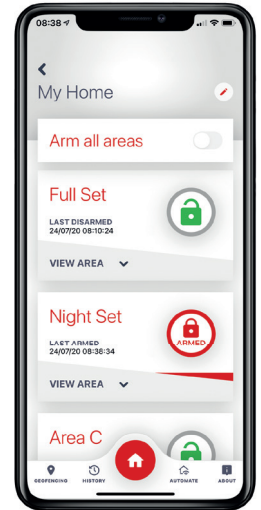

## Great new look and feel

HomeControl2.0 is a brand-new platform that puts you at its very heart, with a newly designed interface that makes controlling and managing your complete alarm system fast and easy.

## Remote reassurance

Easily and quickly check and control the entire status of your security system from one place, wherever you are.

# Biometric login

(FaceID/Touch ID (iOS) and Android equivalents)

Logging into the system has never been easier or simpler with biometric login (facial recognition/fingerprint) available on both iOS and Android. With HomeControl2.0 there's no need to enter your user code every time you open the app.

## Simple and intuitive to use

With HomeControl2.0 you can view all zone and sensor status' from one screen, so they're in the right place right away; providing you with the information you need to take action as quickly as possible.