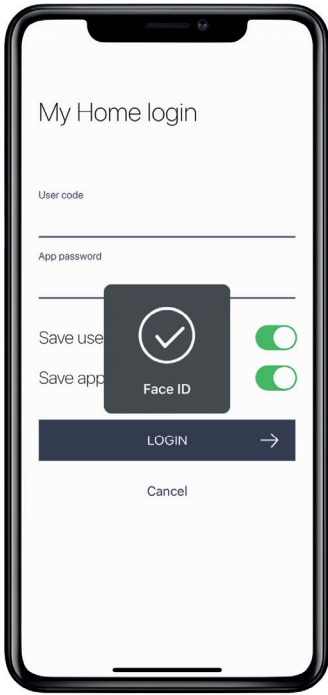

Biometric login

(FaceID/Touch ID (iOS) and Android equivalents)

Logging into the system has never been easier or simpler with biometric login (facial recognition/fingerprint) available on both iOS and Android. With HomeControl2.0 there's no need to enter your user code every time you open the app.

Simple and intuitive to use

With HomeControl2.0 you can view all zone and sensor status' from one screen, so they're in the right place right away; providing you with the information you need to take action as quickly as possible.