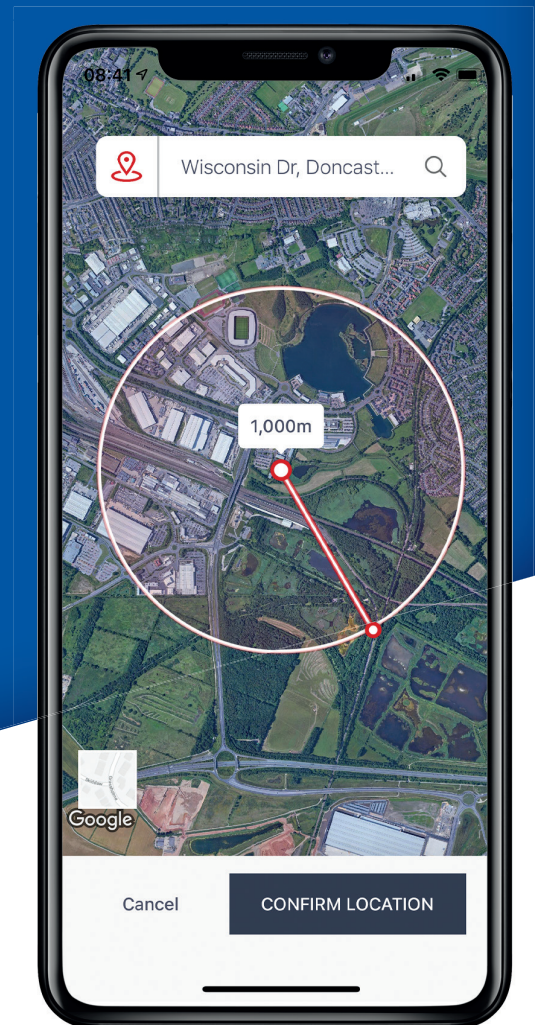

# HomeControl2.0

Extending the capabilities of security control.

Providing security with the next level of smart device application, HomeControl2.0 delivers the ultimate peace of mind that your property is secure.

Featuring geofence arming and disarming alerts, enhanced biometric login, push notifications and intuitive status viewing and control options, this brand-new interface is the only one you'll need. Make your security a dream, with HomeControl2.0.

# Geofence alerts for easy reminders

Configurable to a distance of 50m to 1000m of the property, you'll receive a push notification reminder via HomeControl2.0 to arm and/or disarm your system as you enter or exit the configured geofence area respectively.

## Voice push notifications

Receive audible voice push notifications directly to your device; letting you know exactly what's happening so that appropriate action can be taken. If someone's crossed the perimeter, the 'perimeter breached' notification will be received as an early warning of an intruder, before they can even get close to your property.