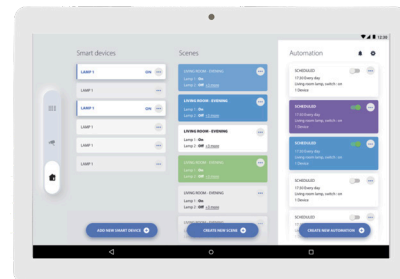

### Take control with the AndroidTablet and HomeControlHUB

Enjoy a completely unified experience, with the AndroidTablet and HomeControlHUB app.

You can control your security system, cameras and smart home devices from one interface, making the concept of convenient control of your entire security and home automation a reality.

### Automate your life with smart home devices

Switch devices on and off right from the HomeControlHUB dashboard or the dedicated Automation page.

In addition to the manual on/off control the smart home devices can be activated on a calendar schedule set up either by the security professional or the end user; this could be to turn individual devices on and off at specific times or days for example bringing on a lamp in the evening to make the home more welcoming as the occupier returns.

### Complete visibility around your property and the ability to take action

Grab the AndroidTablet and open HomeControlHUB to access your cameras and take action by manually activating the system's loud siren to startle and discourage potential intruders. You can view up to 16 cameras through your tablet for complete peace of mind.