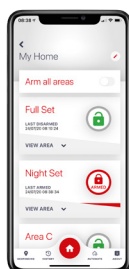

Protect what's on your drive as well as what's in your property

Our systems can be set up to protect cars, vans, caravans and any other movable vehicles whilst it is parked at your home, ensuring you're notified via our smartphone app if anything untoward happens.

Protection at the perimeter

It's not just inside your home that's protected, the system allows devices to be installed across your entire perimeter to cover gardens, outbuildings, drives and more.

Speak to your security installer and they can deliver a system that detects intruders and alerts you via the smart device app, before a break-in can even be attempted.

Detection alerts can also be accompanied by short video clips from cameras overlooking the same area when compatible cameras are used.